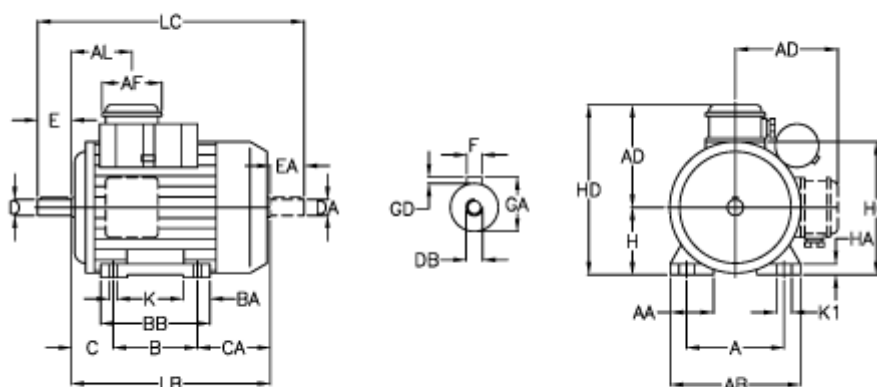

Article number: 25037262102

Description: ICME Single-phase motor M71 A2 0,37KW
2 - 2800 rpm 1x230 Volt 50Hz B3 with running capacitor

Measures

A = 112	BA = 22	F = 5	K1 = 17
A/F = 70	BB H7 = 109	GA = 16	L = 247
AA = 30	C = 45	GD = 5	LB = 217
AB = 144	CA = 86	H = 71	LC = 281
AC = 137	D = 14	HA = 12	
AD = 107	DA = 14	HC = 143	
AL = 76	DB = M5	HD = 178	
B = 90	EA = 30	K = 7	